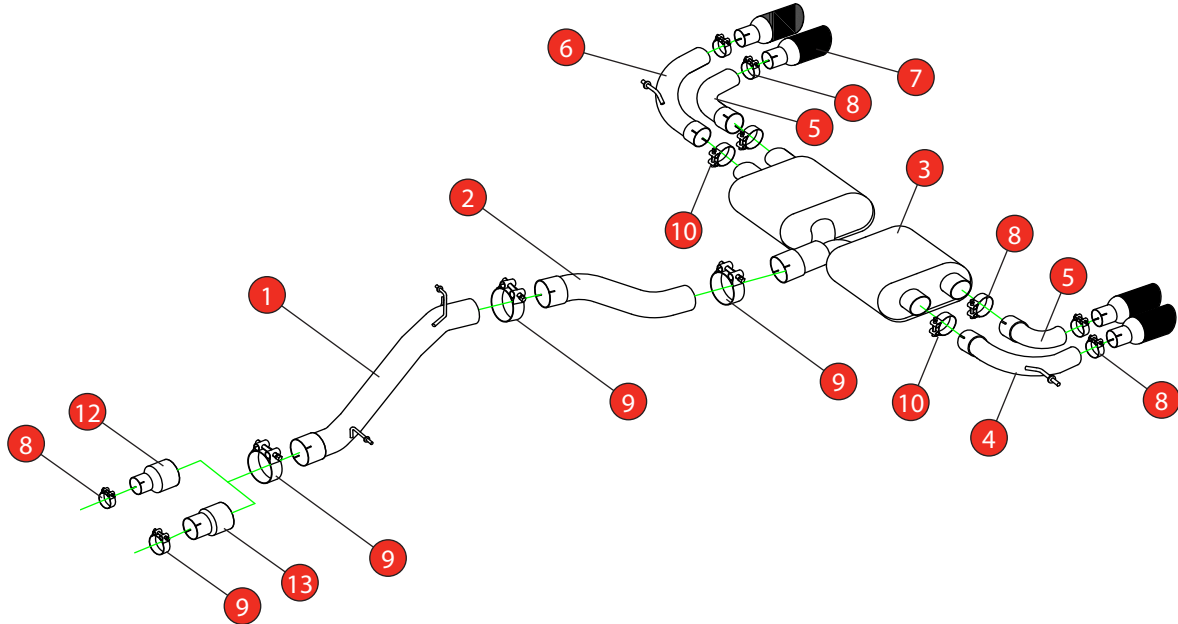

Car	Volkswagen Golf R MK7	Part No.	SVWS044CF
Year	2014-2016	Fit Kits	305FK
Notes	Where not supplied use original fittings	Features	Pipe Diameter:- 80mm

Estimated Fitting Time: 2 Hours

NO.	PART NO.	DESCRIPTION	QTY
1	764VW	Non-resonated Centre Section	1
2	765VW	Link Pipe	1
3	766VW	Rear Silencer	1
4	817VW	L/H Outer Trim Connecting Pipe	1
5	816VW	L/H & R/H Inner Trim Connecting Pipe	2
6	818VW	R/H Outer Trim Connecting Pipe	1
7	Z023.10159	Carbon Fibre Ascari Trim	4
Fit Kit			
8	Z016.10064	63-68mm Clamp	7
9	Z016.10069	79-85mm Clamp	3
10	Z016.10070	66mm H/D Clamp	2
11	Z016.10056	73-79mm Clamp	1
12	AD103	Adaptor (USE TO FIT TO O.E DOWNPIPE)	1
13	AD107	Adaptor (USE TO FIT TO Ø76mm DOWNPIPE)	1

DATE	12/07/2022
ISSUE	02
AUTHORISED	S Shipley

NOTE: ENSURE SCORPION SYSTEM IS CLEAR OF MOVING PARTS AND ALL ORIGINAL FUNCTIONS WORK CORRECTLY.

STAY CONNECTED TO RED POWER.

Car	Volkswagen Golf R MK7	Part No.	SVWS044CF
Year	2014-2016	Fit Kits	305FK
Notes	Where not supplied use original fittings	Features	Pipe Diameter:- 80mm

A) Both of the rear mounting points need rotating 180° when fitting the Scorpion exhaust.

STAY CONNECTED TO RED POWER.